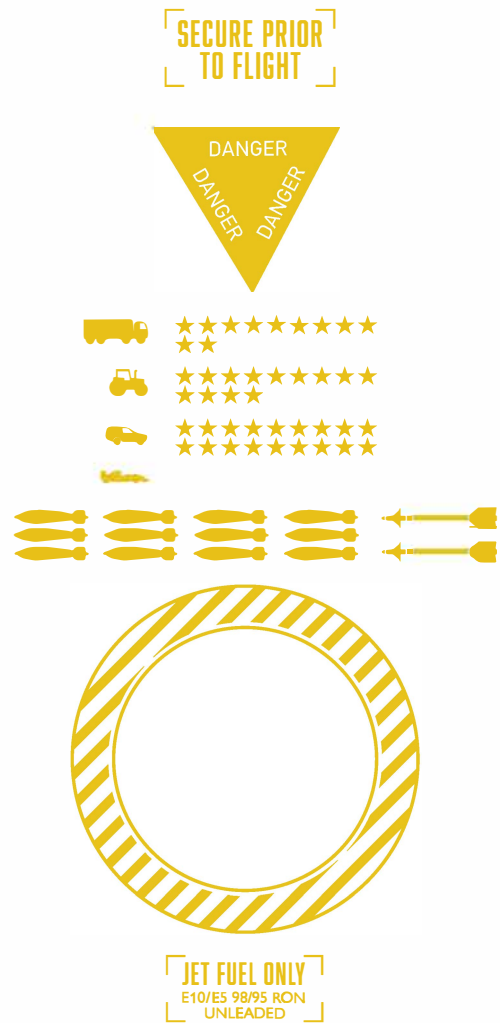

---

---

---

---

REAR TYRE	FRONT TYRE
3.03 Bar 44 PSI	3.10 Bar 45 PSI

M O G

M O G

KEEP CLEAR